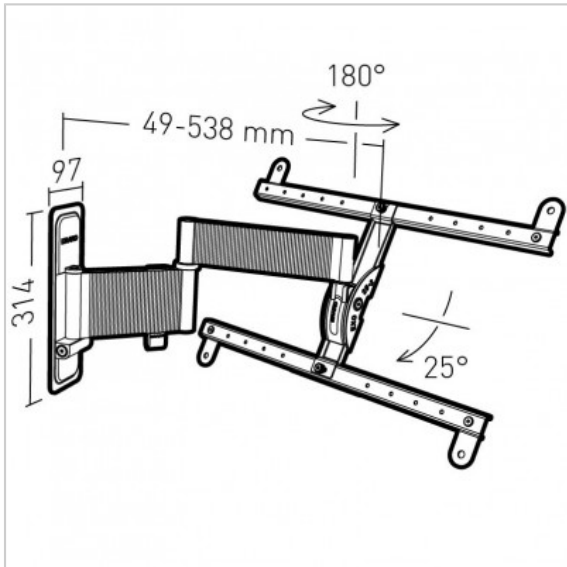

EXO 600TW3

Réf : 048360

EAN : 3185280483600

Tilting and swivelling aluminium wall mount - Offset 538 mm - 2 arms

TECHNICAL SPECIFICATIONS

Function	Tilting and swiveling
Size of your screen	40"-75"
Max weight	35
VESA	200sup600
Tilting	-25°
Course	180°
Material	Aluminium + steel
Finish	Texturized anodized aluminium Titanium epoxy painting + black epoxy painting steel
Cable Management	Yes
Integrated spirit level	No
Screw set mount / screen supplied	Yes
Screw set wall / mount supplied	Yes for full wall materials
Delivered premounted	Yes
Installation time	20
Persons for mounting	1
CURVED TV Compatibility	Yes

EXO Tilting and swivelling PREMIUM wall mounts

- Offset 538 mm - 2 arms
- Patented off-centre spacers to correct horizontality after drilling
- Continuous tilt up to -25°
- Swivel 180°
- Cable management
- Patented micro adjustment system for perfect horizontality of the screen
- Texturized anodized aluminium arm, Titanium colour painting
- Screen and wall mount made of steel, black epoxy painting
- Compatible with flat AND curved screens (screws and spacers included)