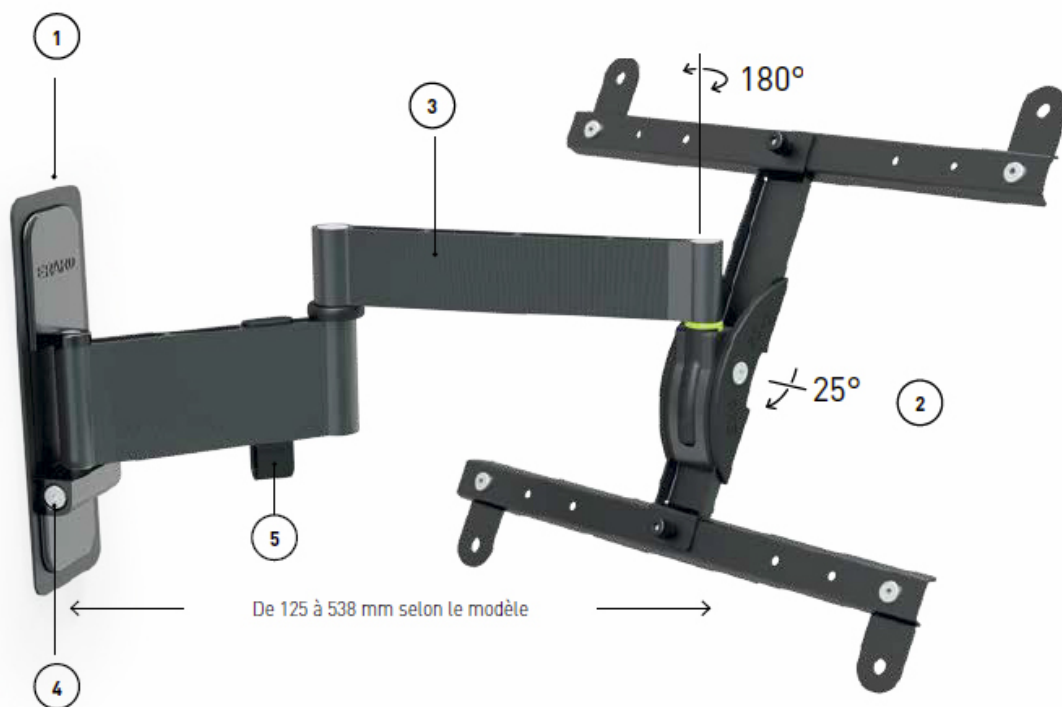

EXO 600TW3

Réf : 048360

EAN : 3185280483600

Tilting and swivelling aluminium wall mount - Offset 538 mm - 2 arms

TECHNICAL SPECIFICATIONS

Function	Tilting and swiveling
Size of your screen	40"-75"
Max weight	35
VESA	200sup600
Tilting	-25°
Course	180°
Material	Aluminium + steel
Finish	Texturized anodized aluminium Titanium epoxy painting + black epoxy painting steel
Cable Management	Yes
Integrated spirit level	No
Screw set mount / screen supplied	Yes
Screw set wall / mount supplied	Yes for full wall materials
Delivered premounted	Yes
Installation time	20
Persons for mounting	1
CURVED TV Compatibility	Yes

EXO Tilting and swivelling PREMIUM wall mounts

- Offset 538 mm - 2 arms
- Patented off-centre spacers to correct horizontality after drilling
- Continuous tilt up to -25°
- Swivel 180°
- Cable management
- Patented micro adjustment system for perfect horizontality of the screen
- Texturized anodized aluminium arm, Titanium colour painting
- Screen and wall mount made of steel, black epoxy painting
- Compatible with flat AND curved screens (screws and spacers included)