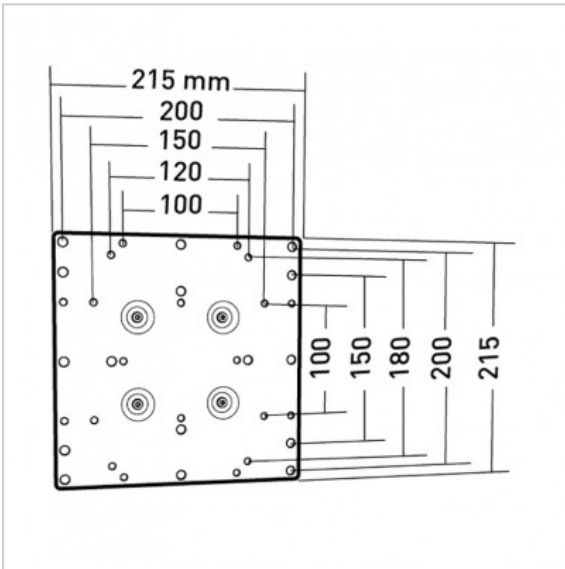

APPLIK 45510

Réf : 045510

Adaptor plate up to VESA 200

TECHNICAL SPECIFICATIONS

Material	Steel
Surface treatment	Zingué
Installation time	5
Persons for mounting	1

This adaptor plate permits to mounts screens with following VESA patterns:

- 200x200
- 200x100
- 120x180
- GRUNDIG 100x150
- 100x100

on any mount with a VESA 75 pattern.