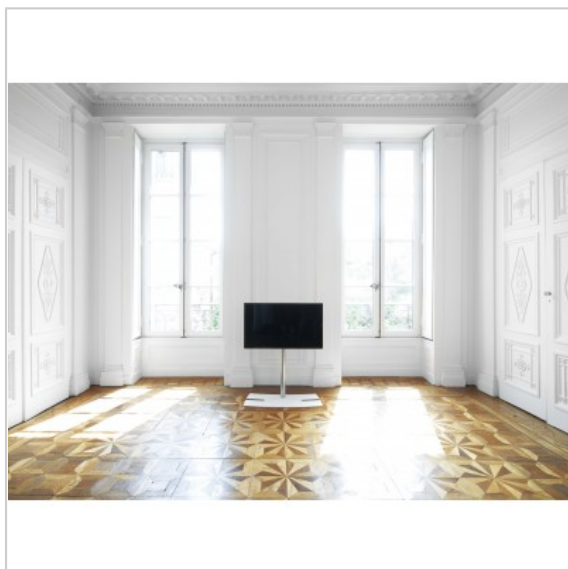

Lux Up T 1175L white

Ref. : 038153

EAN : 3185280381531

TECHNICAL SPECIFICATIONS

Color	Black
Product type	TV stand
Function	Tête inclinable, orientable et réversible et reversible
Size of your screen	30"-55"
Max weight	30
Max thickness of the screen	45
Course	+/- 20°
Cable Management	Yes
CURVED TV Compatibility	Yes

LUX-UP T 1175L

TECHNICAL CHARACTERISTICS

- | Steel base; black or white epoxy painting
- | Mast diameter 60 mm ; Chromium epoxy painting
- | Incorporated cable management in the mast
- | Screen swivel +/-20° and tilt +/-10°
- | Screen height adjustment on 475 mm

ASSETS OF LUX UP T

Great latitude for adjusting the height of the screen.
Tilt adjustment to prevent glare on the screen.
Perfect stability (tests according to standard NF / EN 60065).
Quality of materials and very beautiful finish (French manufacture)