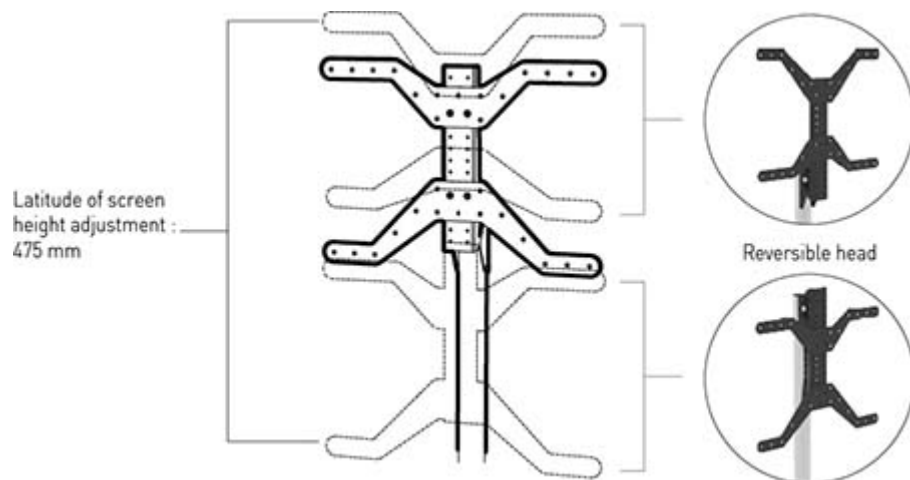

Lux Up T 1175L white

Ref. : 038153

EAN : 3185280381531

TECHNICAL SPECIFICATIONS

Color	Black
Product type	TV stand
Function	Tête inclinable, orientable et réversible et reversible
Size of your screen	30"-55"
Max weight	30
Max thickness of the screen	45
Course	+/- 20°
Cable Management	Yes
CURVED TV Compatibility	Yes

LUX-UP T 1175L

TECHNICAL CHARACTERISTICS

- | Steel base; black or white epoxy painting
- | Mast diameter 60 mm ; Chromium epoxy painting
- | Incorporated cable management in the mast
- | Screen swivel +/-20° and tilt +/-10°
- | Screen height adjustment on 475 mm

ASSETS OF LUX UP T

Great latitude for adjusting the height of the screen.
Tilt adjustment to prevent glare on the screen.
Perfect stability (tests according to standard NF / EN 60065).
Quality of materials and very beautiful finish (French manufacture)

Tilt fonction
Continuous tilt