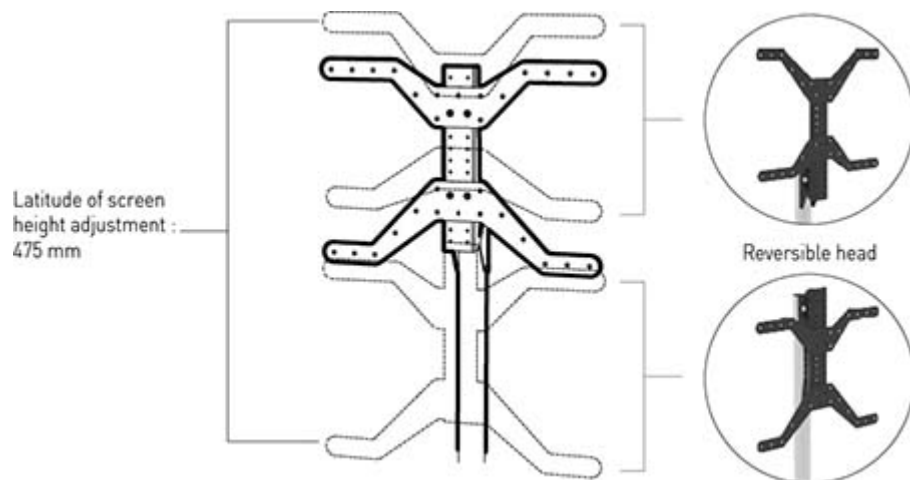


**Lux Up T 1175L black**

Ref. : 038152

EAN : 318528038152

TECHNICAL SPECIFICATIONS

Color	Black
Product type	TV stand
Function	Tête inclinable, orientable et réversible et reversible
Size of your screen	30"-55"
Max weight	30
Max thickness of the screen	45
Course	+/- 20°
Cable Management	Yes
CURVED TV Compatibility	Yes

LUX-UP T 1175L

TECHNICAL CHARACTERISTICS

- | Steel base; black or white epoxy painting
- | Mast diameter 60 mm ; Chromium epoxy painting
- | Incorporated cable management in the mast
- | Screen swivel +/-20° and tilt +/-10°
- | Screen height adjustment on 475 mm

ASSETS OF LUX UP T

Great latitude for adjusting the height of the screen.
Tilt adjustment to prevent glare on the screen.
Perfect stability (tests according to standard NF / EN 60065).
Quality of materials and very beautiful finish (French manufacture)

Tilt fonction
Continuous tilt