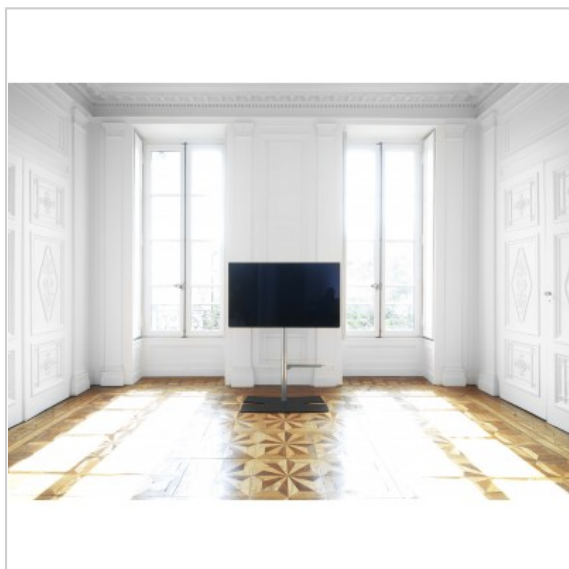


**Lux Up T 1175L black**

Ref. : 038152

EAN : 318528038152

TECHNICAL SPECIFICATIONS

Color	Black
Product type	TV stand
Function	Tête inclinable, orientable et réversible et reversible
Size of your screen	30"-55"
Max weight	30
Max thickness of the screen	45
Course	+/- 20°
Cable Management	Yes
CURVED TV Compatibility	Yes

LUX-UP T 1175L

TECHNICAL CHARACTERISTICS

- | Steel base; black or white epoxy painting
- | Mast diameter 60 mm ; Chromium epoxy painting
- | Incorporated cable management in the mast
- | Screen swivel +/-20° and tilt +/-10°
- | Screen height adjustment on 475 mm

ASSETS OF LUX UP T

Great latitude for adjusting the height of the screen.
Tilt adjustment to prevent glare on the screen.
Perfect stability (tests according to standard NF / EN 60065).
Quality of materials and very beautiful finish (French manufacture)