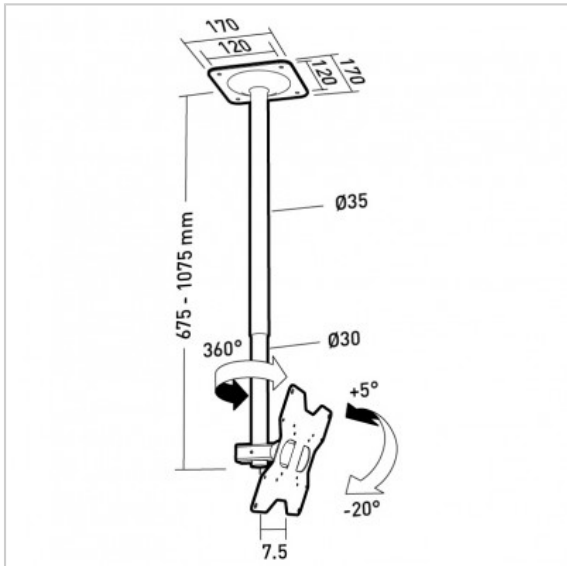

APPLIK 2405

Réf : 002405

Tilting and swivelling ceiling mount for 19"-32" screens

TECHNICAL SPECIFICATIONS

Function	Tilting and swiveling
Size of your screen	19"-32"
Max weight	25
VESA	75sup200
Tilting	-20° / +5°
Course	360°
Material	Steel
Finish	silver epoxy painting
Cable Management	Yes
Integrated spirit level	No
Screw set mount / screen supplied	Yes
Screw set wall / mount supplied	Yes for full wall materials
Delivered premounted	Yes
Installation time	15
Persons for mounting	1

- Ceiling attachment plate with lateral openings for cable management
- Separate attachment plates for the mount and the screen
- Tilt and rotation functions are adjustable independently
- Locking with a special key (provided)